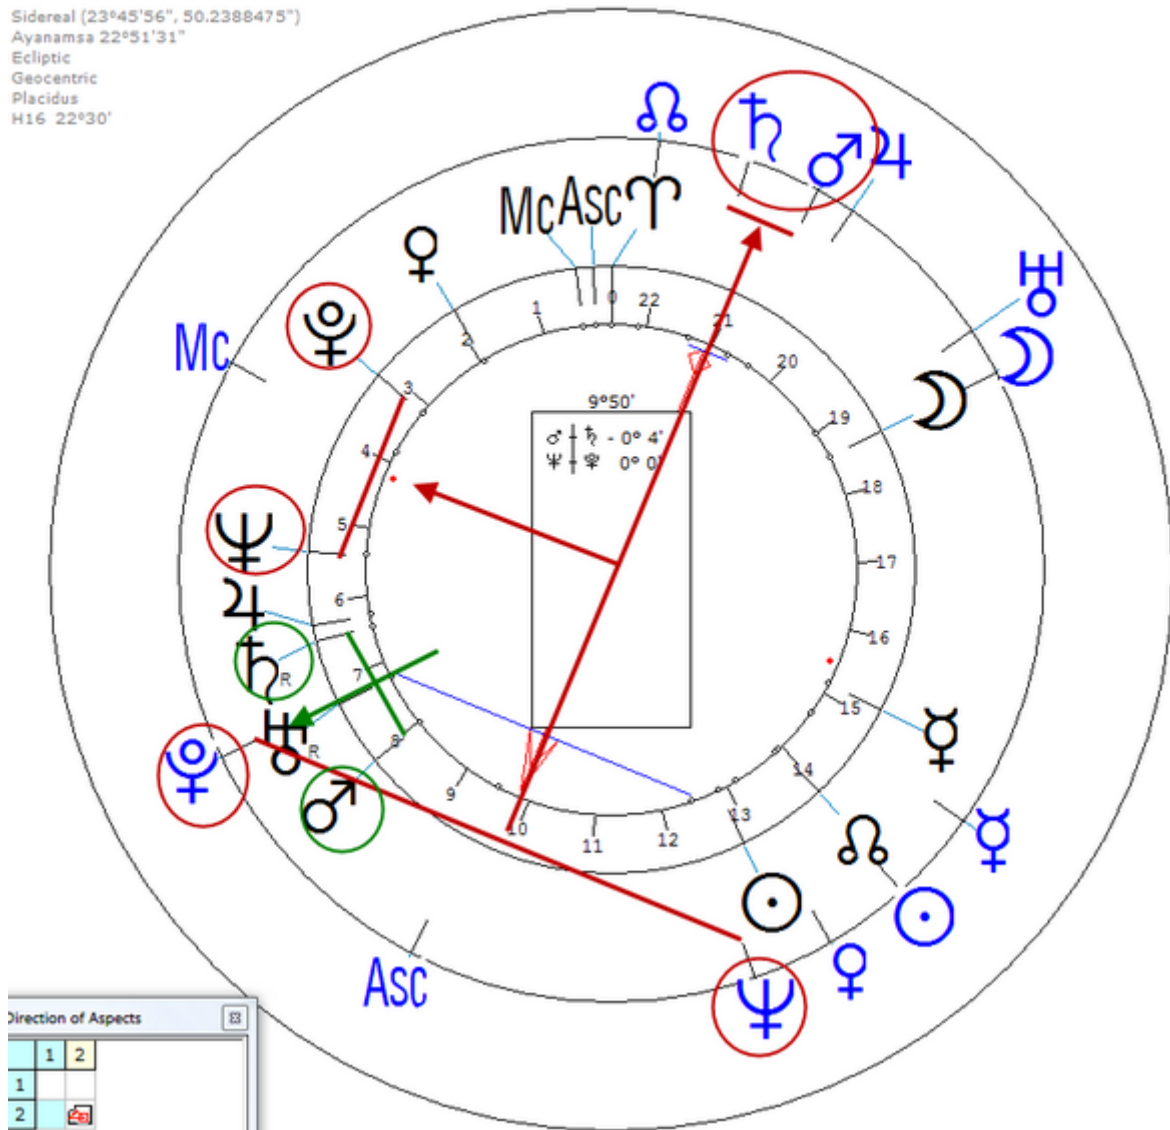

Death by Suicide 9 May 1976 in Stuttgart, Germany (Hanged herself, age 41)

Progressed Lunar Return (Harmonic 16)

Lunar $\♂/\♁ = \text{Lunar } \Psi/\♀ = \Psi_n/\♀_n$ It was murder.

Meinhof, Ulrike
7 October 1934 Sun 5:30 (GMT+1) 53n08 8e13
Oldenburg, Germany
Sidereal (23°45'56", 50.2388475")
Ayanamsa 22°51'31"
Ecliptic
Geocentric
Placidus
H16 22°30'